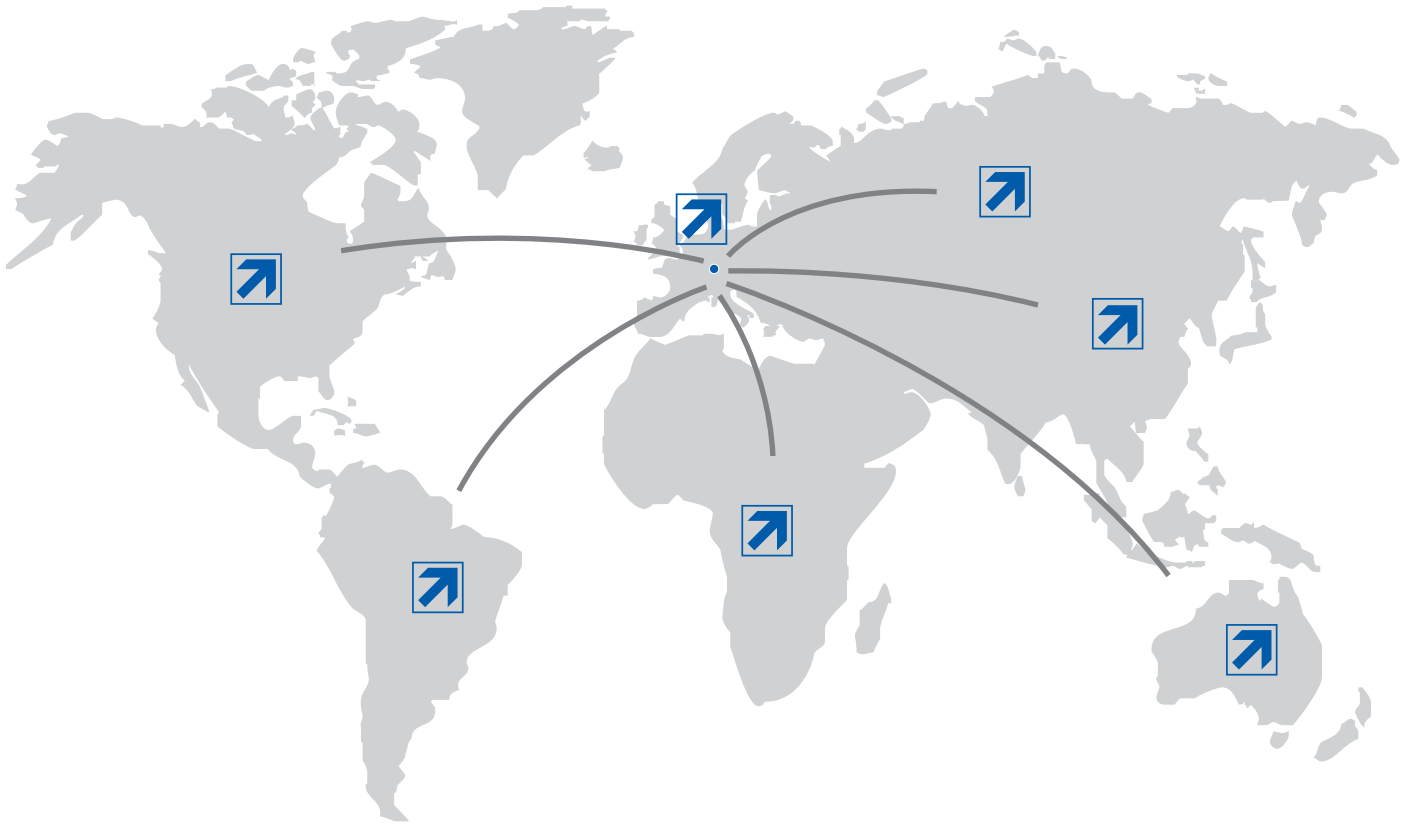

Comprehensive Service Worldwide

Go ahead and profit from our services:

- ✓ Quick availability thanks to 24/7 hotline
- ✓ Custom consultation (also on location)
- ✓ Comprehensive inspection and maintenance services
- ✓ Schnaithmann original replacement parts
- ✓ Professional training programs on location
- ✓ Production assistance and consulting

Your hotline to perfect service:

24-hour service line
7 days a week:

00800 / 72462484
00800 / Schnaith

High availability and fast response times – with tailor-made service packages.